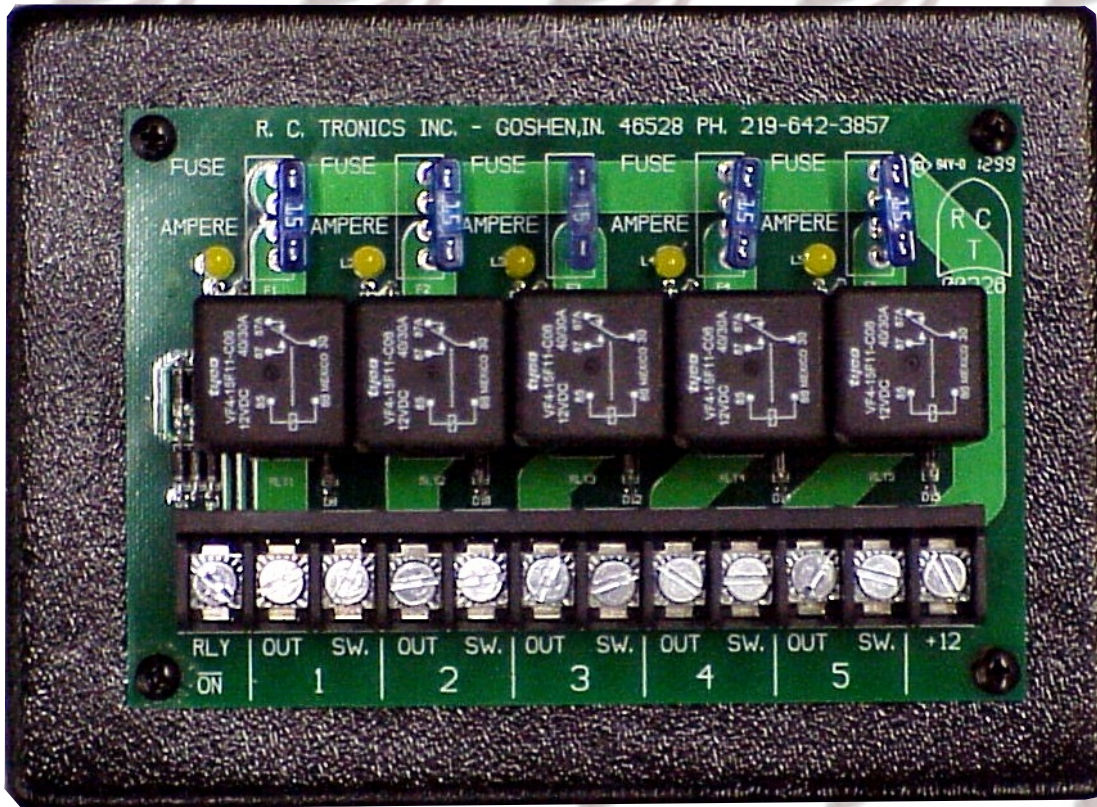

R. C. Tronics Incorporated

Specializing In Electronic Controls

**2573 East Kercher Road
Goshen, Indiana 46528
Toll Free 1-866-457-7790**

**Phone 1-574-642-3857
Fax 1-574-642-3858
<http://www.rctronics.com>**

RCT-326 Five Relay with On Output

Five Relay with Relay On LEDs.

Grounding any relay inputs "SW.1" thru "Sw.5" will provide a "RLY On" signal to battery negative.

Size 7.4" x 5.5" x 2.5" Deep.

Weight 1 lb.