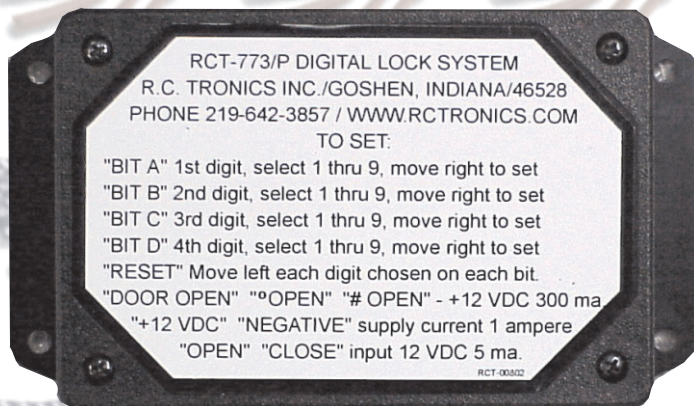

R. C. Tronics, Incorporated

SPECIALIZING IN ELECTRONIC CONTROLS

2573 East Kercher Road
Phone 1-574-642-3857
Toll Free 1-866-457-7790

GOSHEN, IN 46528
Fax 1-574-642-3858
<http://www.rctronics.com>

ELECTRONIC DOOR CONTROLLER

Select (4) digit unlock code. System will provide output to operate Interior light.

Open door by pushing "OPEN".

Close door by pushing "CLOSE".

RCT-00831-00000 (Key Pad Only)

Key Pad and Control Module connected via data cable.

Code set via dip switches, located inside control module

RCT-773/P + 12 VDC @ .25 Ampere
RCT-773/N - VDC @ .25 Ampere