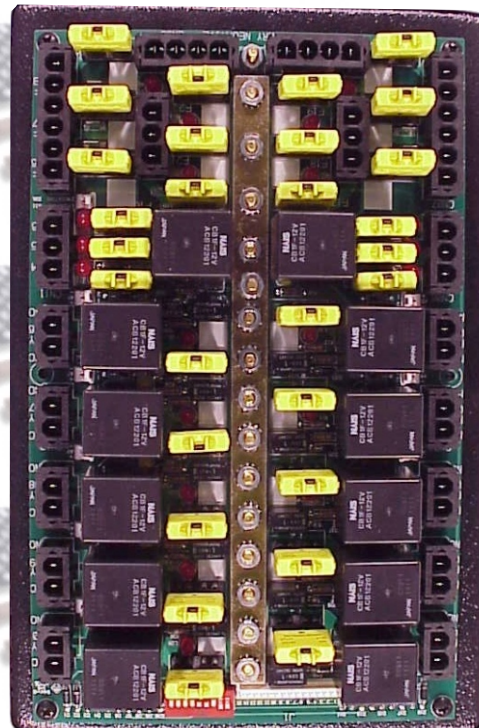

R. C. Tronics, Incorporated

Specializing In Electronic Controls

2573 East Kercher Road
Goshen, Indiana 46528
Toll Free 1-866-457-7790

Phone 1-574-642-3857
Fax 1-574-642-3858
www.rctronics.com

RCT-01277-00000
Speciality Vehicle Switch Center

Switch Centers with rotary and six switches have a progressive load capability which permits sequencing of loads, ie; "Rear Flash-Front Flash-Light Bar-Siren". Size: 6 x 6 inches.

ABOVE SWITCH ASSEMBLY REQUIRES RCT-01233 OR RCT-01431 POWER CENERS AND DATA CABLES DAT-01350 AND DAT-01346 TO COMPLETE SYSTEM.

DAT-01346-01006

RCT-01233-00000
Power Center, Size 7x10.25 inch

RCT-01431-00000
Power Center, Size 7x10.25 inch

DAT-01350-00XX0