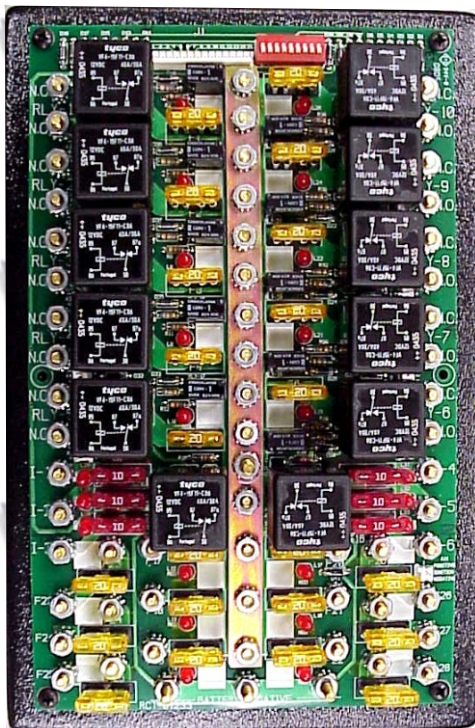

R. C. Tronics, Incorporated

Specializing In Electronic Controls

2573 East Kercher Road
Goshen, Indiana 46528
Toll Free 1-866-457-7790

Phone 1-574-642-3857
Fax 1-574-642-3858
www.rctronics.com

RCT-01277-00000
Speciality Vehicle Switch Center

Switch Centers with rotary and six switches have a progressive load capability which permits sequencing of loads, ie; "Rear Flash-Front Flash-Light Bar-Siren". Size: 6 x 6 inches.

ABOVE SWITCH ASSEMBLY REQUIRES RCT-01233 OR RCT-01431 POWER CENERS AND DATA CABLES DAT-01350 AND DAT-01346 TO COMPLETE SYSTEM.

DAT-01346-01006

RCT-01233-00000
Power Center, Size 7x10.25 inch

RCT-01431-00000
Power Center, Size 7x10.25 inch

DAT-01350-00XX0