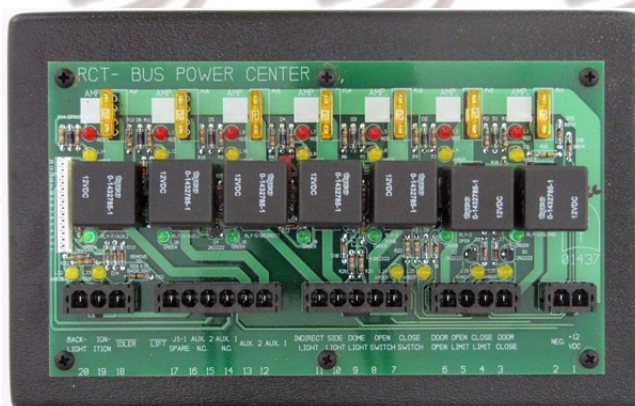

RCT-01026 & RCT-01027 Faceplates

RCT-01437-00000 Bus Power Center

Control The Following Loads.

Two Wire Electric Door w/Limit Open-Close & Led Indicators, Terminal #3 & #6.

Dome Light, Operates w/Switch or Door Open Command, Terminal #4 & #5.

Side Light, Operates w/Switch Only, Terminal #10.

Aux.1 & Aux 2, Operates w/Switch Only, Terminal #12 & #13.

Lift Switch, Provides Ground Signal, Terminal #17.

Idler Switch, Provides Ground Signal, Terminal #18.

Indirect Light, Operates w/Switch Only, Terminal #11.

All Loads Enabled With Ignition Input.

(Except Electric Door)

All Inputs Led Monitored.

Power Center Size 2.5" Deep x 10.5" x 6.5"

Three Pounds