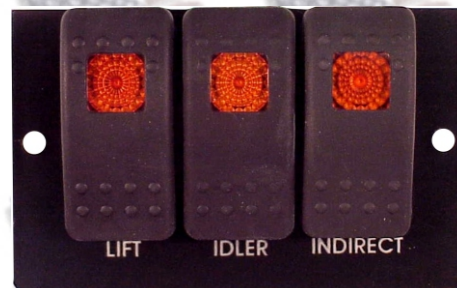

RCT-01026 & RCT-01027 Faceplates

RCT-01437-00000 Bus Power Center

Control The Following Loads.

Two Wire Electric Door w/Limit Open-Close & Led Indicators, Terminal #3 & #6.

Dome Light, Operates w/Switch or Door Open Command, Terminal #4 & #5.

Side Light, Operates w/Switch Only, Terminal #10.

Aux.1 & Aux 2, Operates w/Switch Only, Terminal #12 & #13.

Lift Switch, Provides Ground Signal, Terminal #17.

Idler Switch, Provides Ground Signal, Terminal #18.

Indirect Light, Operates w/Switch Only, Terminal #11.

All Loads Enabled With Ignition Input.

(Except Electric Door)

All Inputs Led Monitored.

Power Center Size 2.5" Deep x 10.5" x 6.5"

Three Pounds