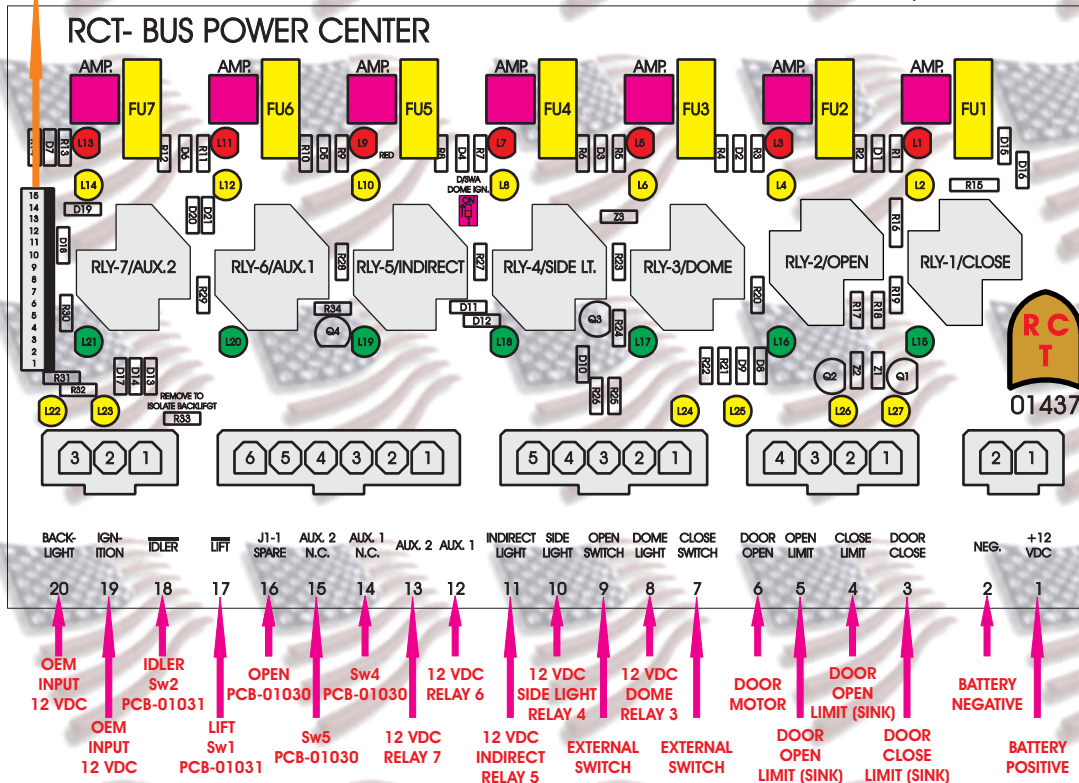

R. C. Tronics, Incorporated

SPECIALIZING IN ELECTRONIC CONTROLS

Econo Line Series, Bus Power Center, RCT-01030, RCT-01031 and RCT-01437

- J2-01 Sw1 Lift Switch (slnk)
- J2-02 Sw2 Idler Switch (slnk)
- J2-03 Spare (open)
- J1-04 Sw3 Indirect (slnk)
- J1-05 Spare (open)
- J1-06 Battery Negative
- J1-07 Back-light, legend (source)
- J1-08 Ignition (source)

R. C. Tronics Can Solve Your Electrical / Electronic Control Needs.

2573 East Kercher Road Goshen, Indiana 46528 1-574-642-3857 Toll Free 1-866-457-7790

www.rctronics.com