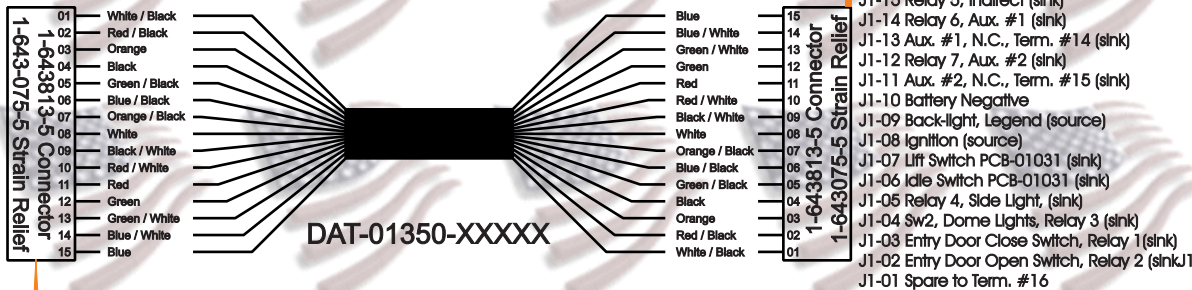

R. C. Tronics, Incorporated

SPECIALIZING IN ELECTRONIC CONTROLS

Econo Line Series, Bus Power Center, RCT-01030, RCT-01031 and RCT-01437

- J2-01 Sw1 Lift Switch (slnk)
- J2-02 Sw2 Idler Switch (slnk)
- J2-03 Spare (open)
- J1-04 Sw3 Indirect (slnk)
- J1-05 Spare (open)
- J1-06 Battery Negative
- J1-07 Back-light, legend (source)
- J1-08 Ignition (source)