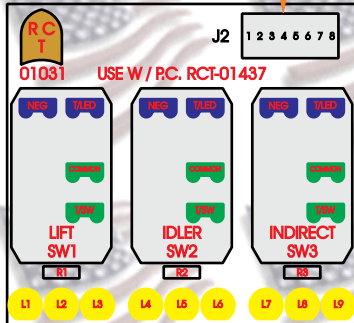

R. C. Tronics, Incorporated

SPECIALIZING IN ELECTRONIC CONTROLS

Econo Line Series, Bus Power Center, RCT-01030, RCT-01031 and RCT-01437

- J2-01 Sw1 Lift Switch (slnk)
- J2-02 Sw2 Idler Switch (slnk)
- J2-03 Spare (open)
- J1-04 Sw3 Indirect (slnk)
- J1-05 Spare (open)
- J1-06 Battery Negative
- J1-07 Back-light, legend (source)
- J1-08 Ignition (source)

R. C. Tronics Can Solve Your Electrical / Electronic Control Needs.

2573 East Kercher Road Goshen, Indiana 46528 1-574-642-3857 Toll Free 1-866-457-7790

www.rctronics.com