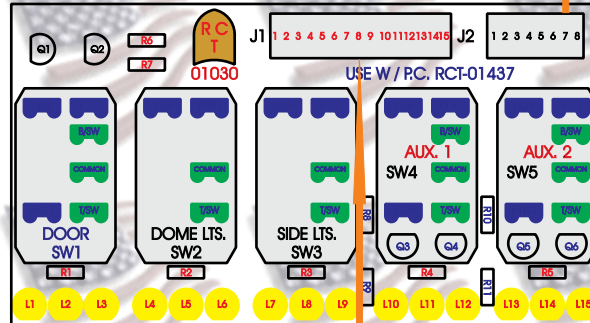

R. C. Tronics, Incorporated

SPECIALIZING IN ELECTRONIC CONTROLS

Econo Line Series, Bus Power Center, RCT-01030, RCT-01031 and RCT-01437

- J2-01 Sw1 Lift Switch (slnk)
- J2-02 Sw2 Idler Switch (slnk)
- J2-03 Spare (open)
- J1-04 Sw3 Indirect (slnk)
- J1-05 Spare (open)
- J1-06 Battery Negative
- J1-07 Back-light, legend (source)
- J1-08 Ignition (source)

R. C. Tronics Can Solve Your Electrical / Electronic Control Needs.

2573 East Kercher Road Goshen, Indiana 46528 1-574-642-3857 Toll Free 1-866-457-7790

www.rctronics.com