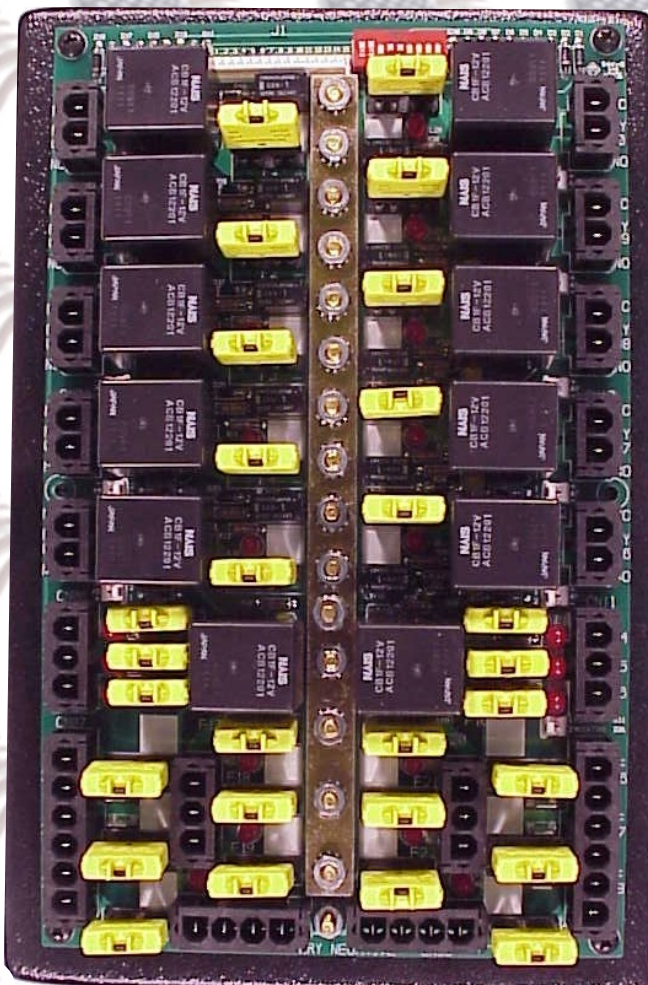

Speciality Vehicle Power Center

RCT-01279-00000

Switch Center, Size 6x6 inch

RCT-01277-00000

Rotary Switch Center, Size 6x6 inch

RCT-01276-00000

Slider Switch Center, Size 6x6 inch

RCT-01431-00000

Power Center, Size 7x10.25 inch

RCT-01295-00000

Switch Center, Size 2.85x7.25 inch

RCT-01297-00000

Rotary Switch Center, Size 2.85x7.25 inch

RCT-01296-000

Slider Switch Center, Size 2.85x7.25 inch

All "Switch Centers", have a progressive load capability which permits sequencing of loads, ie; "Rear Flash-Front Flash-Light Bar-Siren".